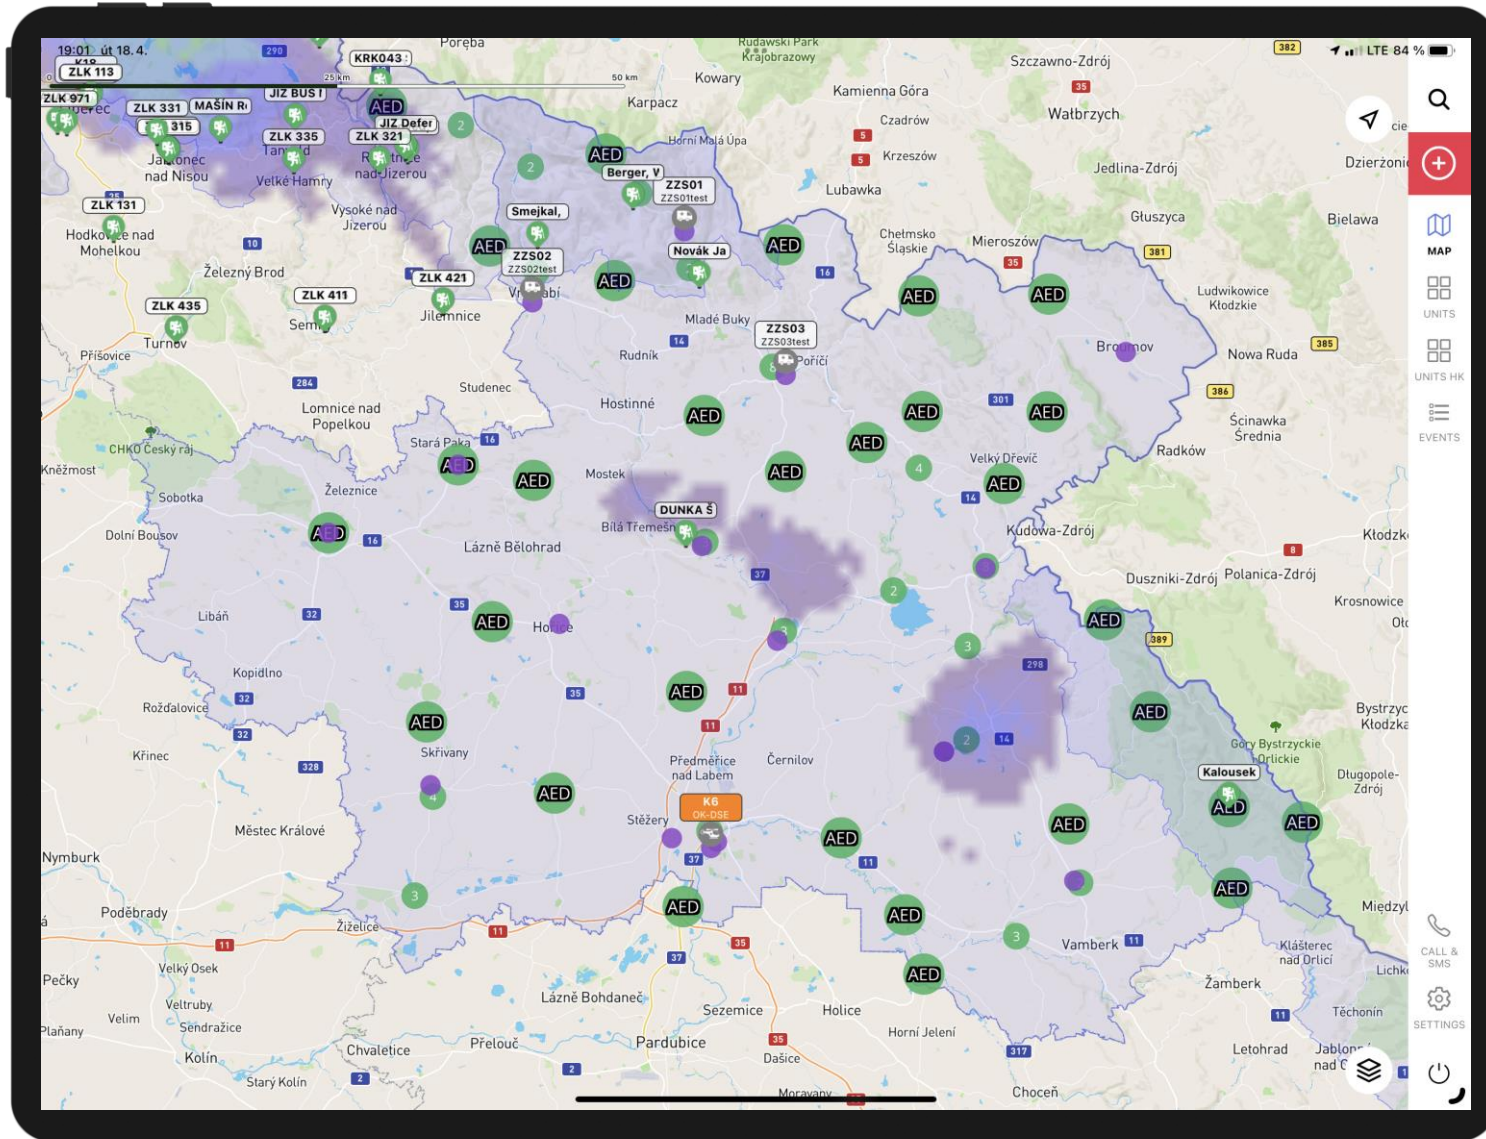

Nebát se půjde to i  
bez signálu,  
internetu...

**YOU ARE OFFLINE**

BLACK OUT NO DATA CONNECTION

calltaker

UNITS  
STATUS  
EVENTS

dispatcher

GIS / MAPS

calltaker

UNITS  
STATUS  
EVENTS

dispatcher

GIS / MAPS

PHONE  
and  
SMS GATE