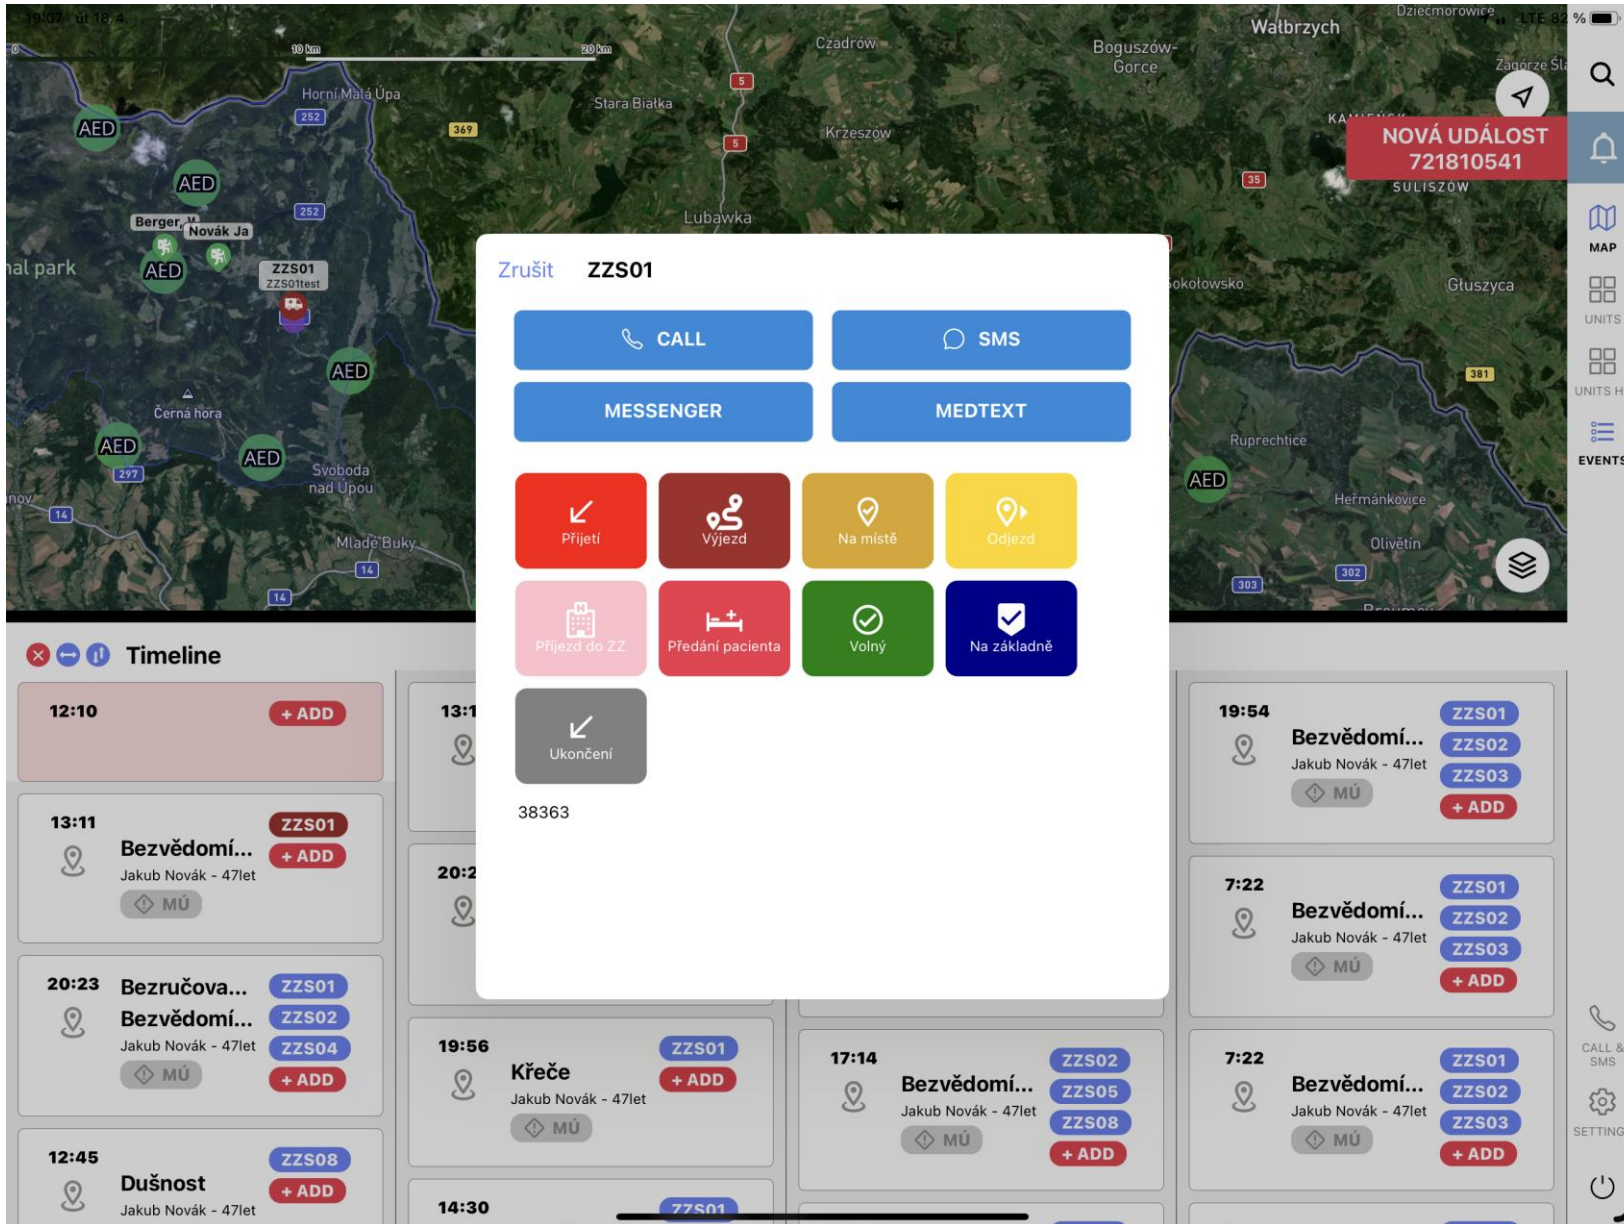

Nebát se půjde to i  
bez signálu,  
internetu...

**YOU ARE OFFLINE**

BLACK OUT NO DATA CONNECTION

calltaker

UNITS  
STATUS  
EVENTS

dispatcher

GIS / MAPS

calltaker

UNITS  
STATUS  
EVENTS

dispatcher

GIS / MAPS

PHONE  
and  
SMS GATE