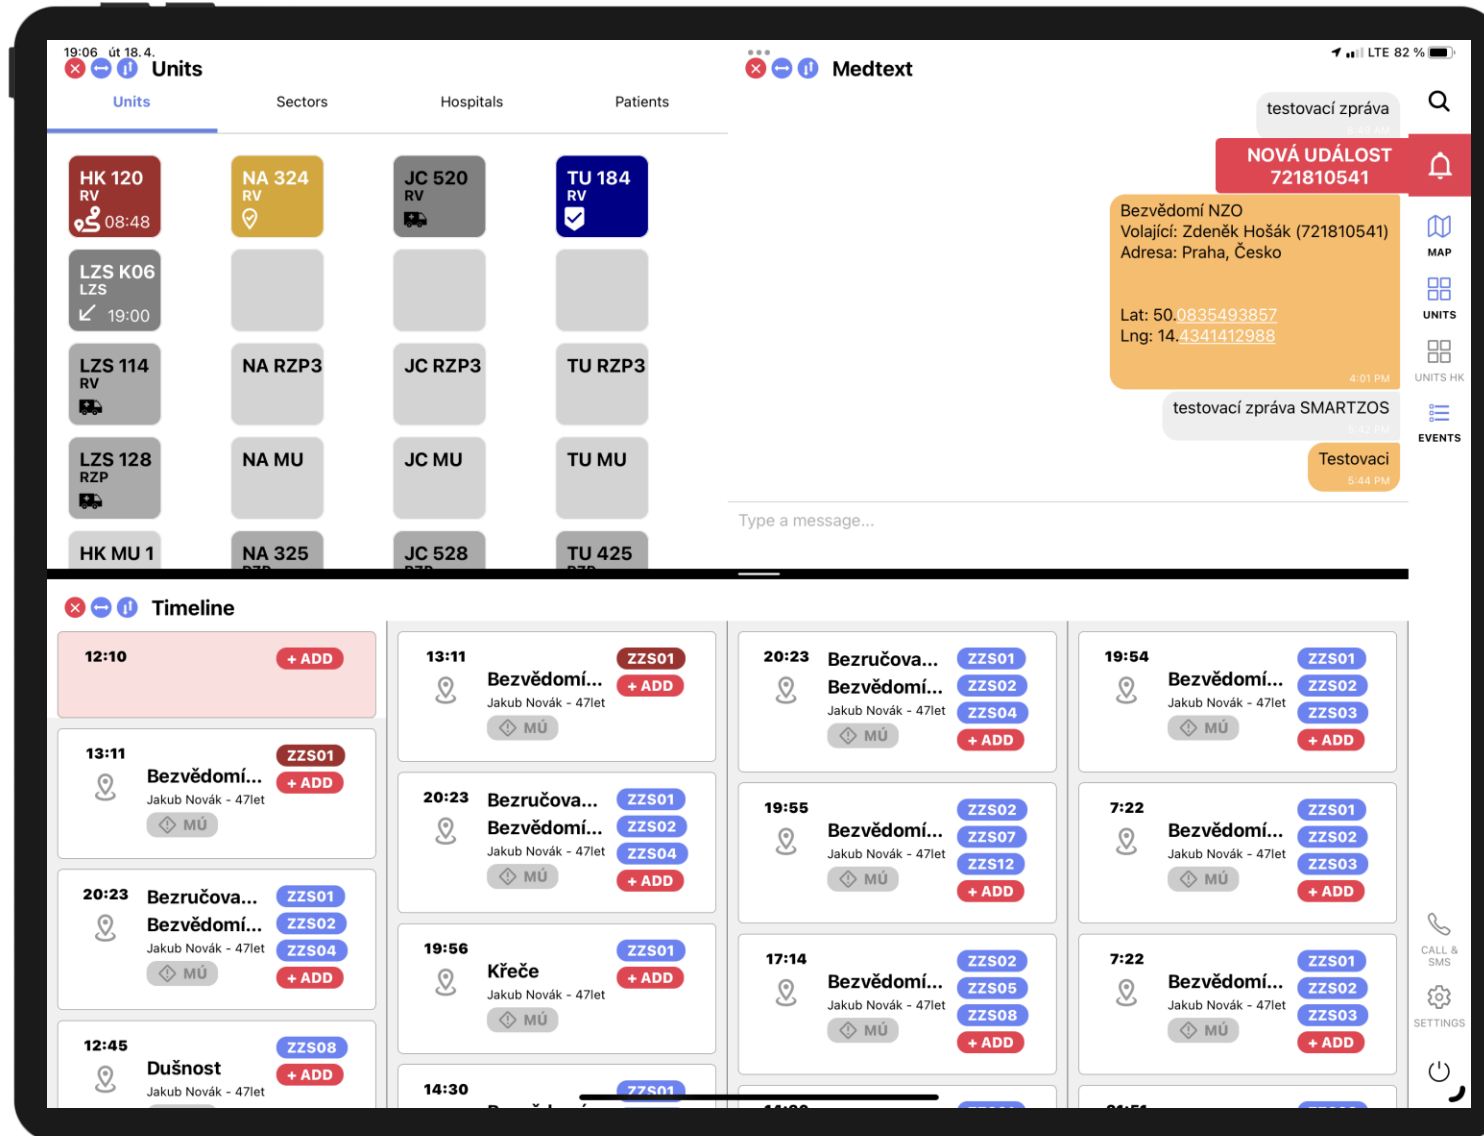

UNITS  
STATUS  
EVENTS

dispatcher

GIS / MAPS

PHONE  
and  
SMS GATE