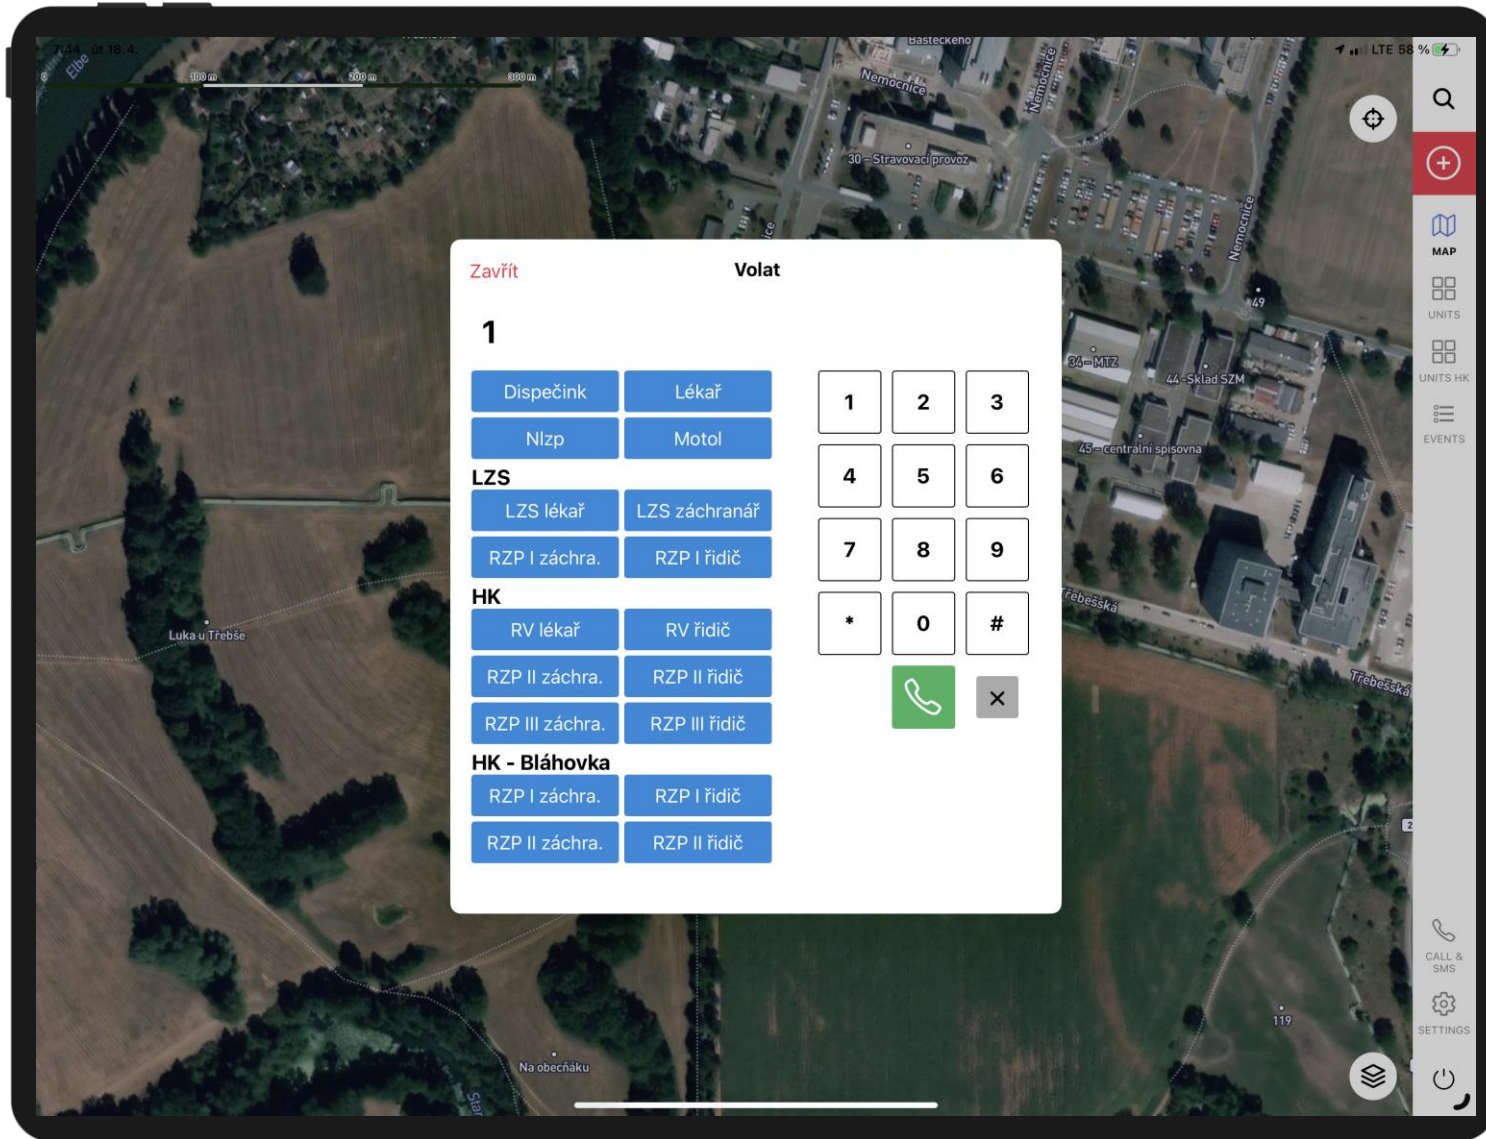

Nebát se půjde to i  
bez signálu,  
internetu...

**YOU ARE OFFLINE**

BLACK OUT NO DATA CONNECTION

calltaker

UNITS  
STATUS  
EVENTS

dispatcher

GIS / MAPS

calltaker

UNITS  
STATUS  
EVENTS

dispatcher

GIS / MAPS

PHONE  
and  
SMS GATE