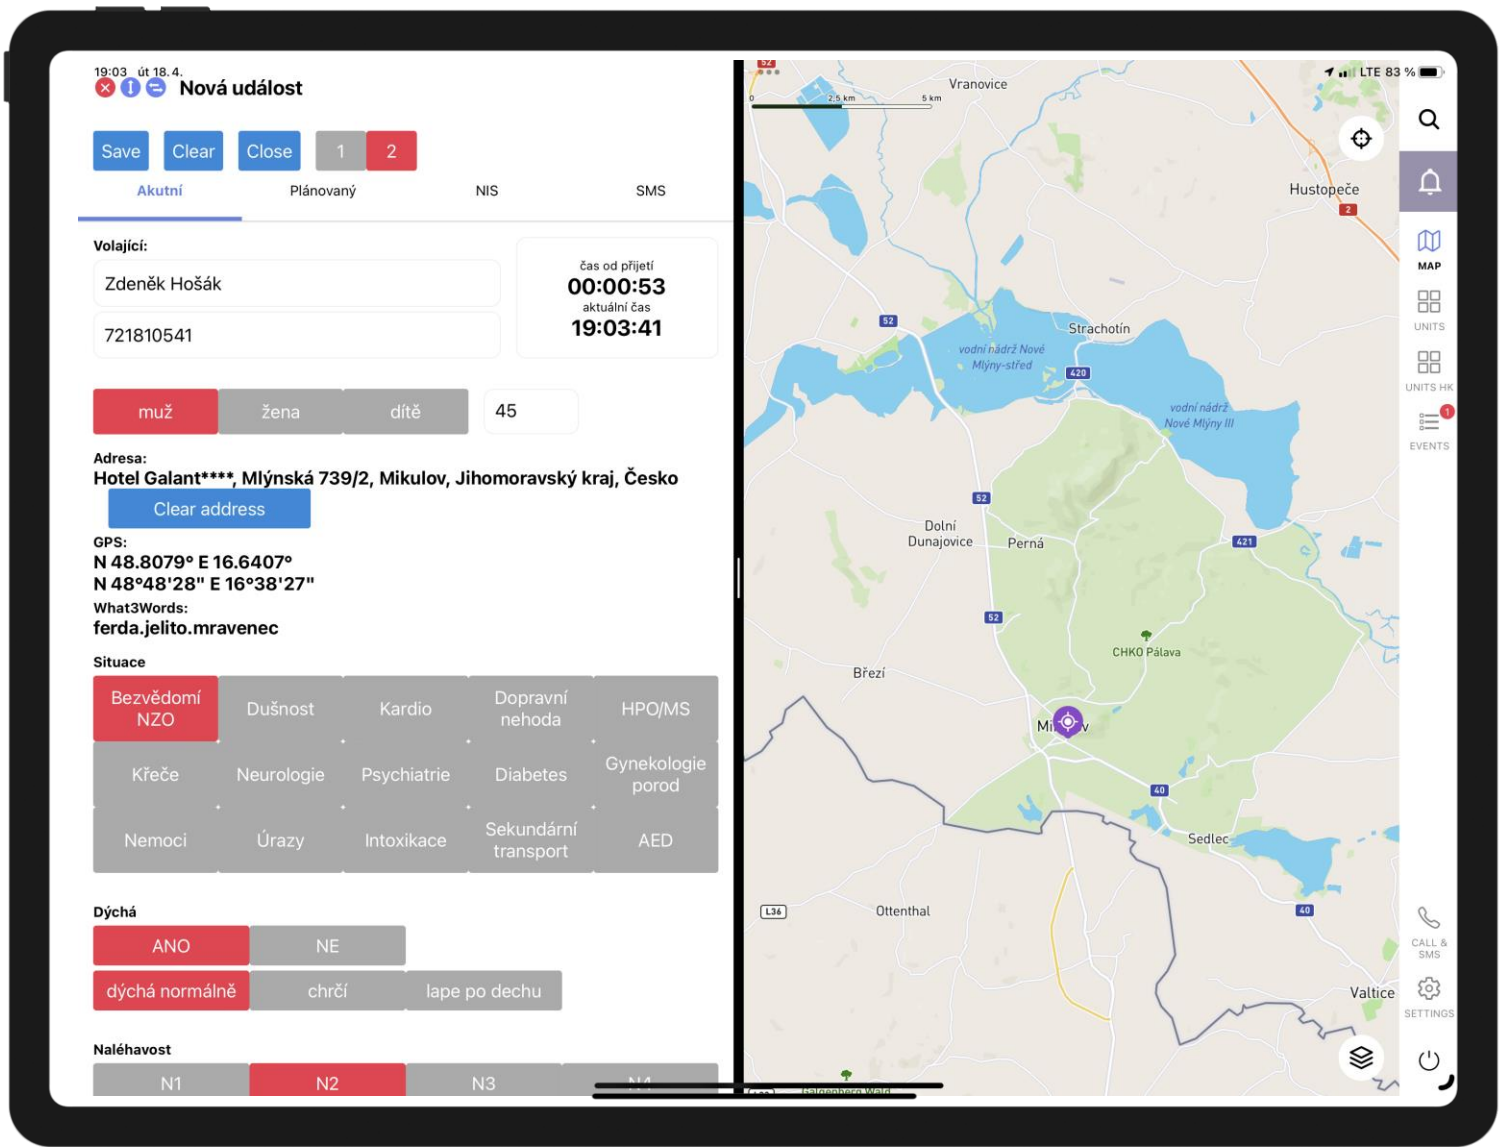

Nebát se půjde to i  
bez signálu,  
internetu...

**YOU ARE OFFLINE**

BLACK OUT NO DATA CONNECTION

calltaker

UNITS  
STATUS  
EVENTS

dispatcher

GIS / MAPS

calltaker

UNITS  
STATUS  
EVENTS

dispatcher

GIS / MAPS

PHONE  
and  
SMS GATE