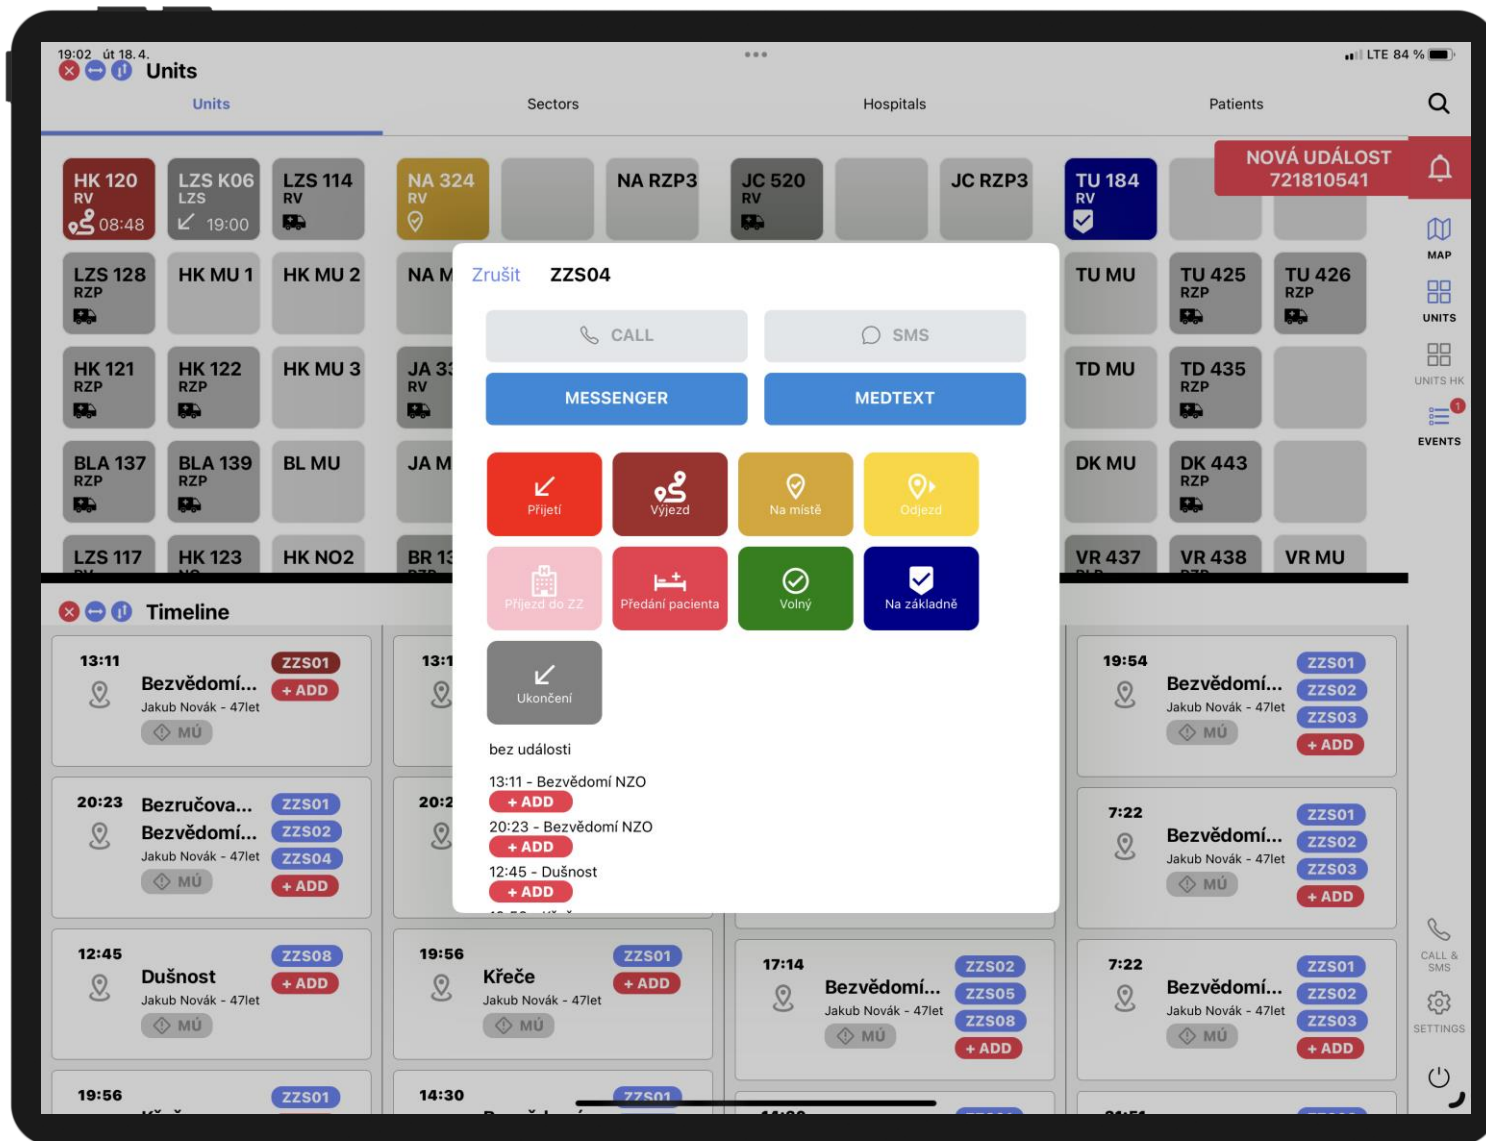

Nebát se půjde to i  
bez signálu,  
internetu...

**YOU ARE OFFLINE**

BLACK OUT NO DATA CONNECTION

calltaker

UNITS  
STATUS  
EVENTS

dispatcher

GIS / MAPS

calltaker

UNITS  
STATUS  
EVENTS

dispatcher

GIS / MAPS

PHONE  
and  
SMS GATE