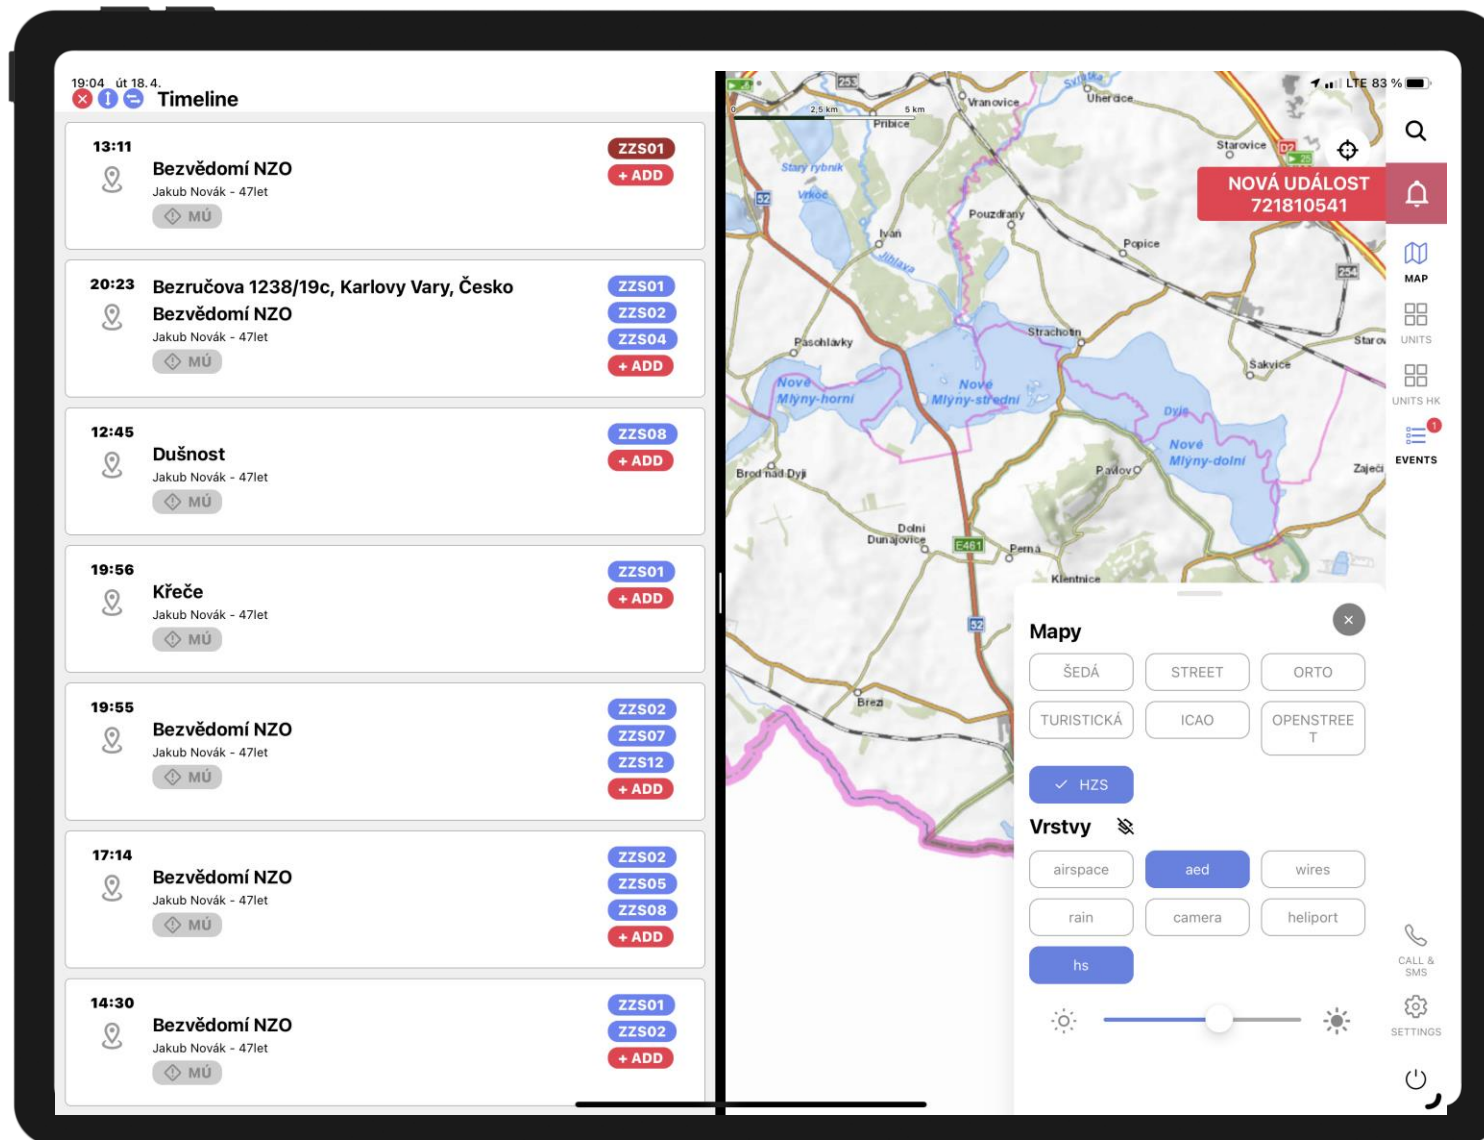

INTEGRATIONS

- AED
- AML
- APP ZACHRANKA
- NIS
- GINA
- RADIUM
- MEDTEXT
- ....//....